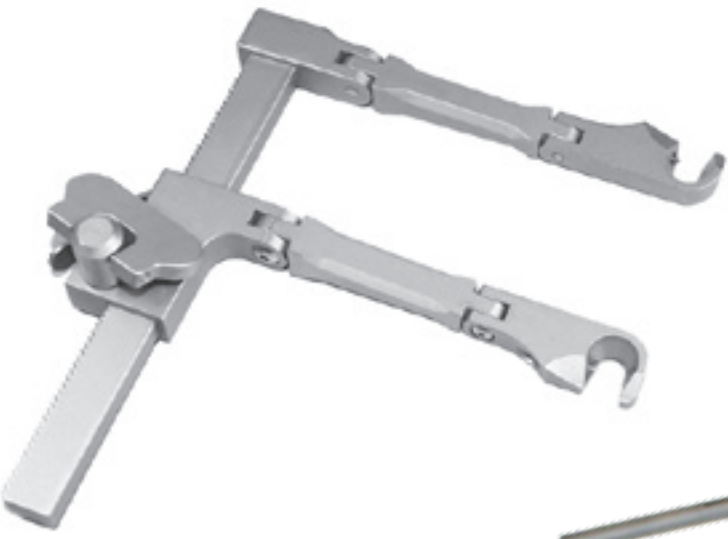

 Sontec Instruments®

SPINE LINE

SLS-XC Complete Set

**SLS-XC Set**

- SI-6006 set
- SI-0111 posi-lock transverse retractor (standard)
- SI-0112 posi-lock step-down retractor (standard)
- SI-0087 reversible distractor (left/right)
- SI-0106 screwdriver
- SI-0056 depth gauge
- SI-0098 screw-on retractor handle
- SI-5010 sterilization case
- SI-2330BS 30mm blunt blade
- SI-2335BS 35mm blunt blade
- SI-2340BS 40mm blunt blade
- SI-2345BS 45mm blunt blade
- SI-2350BS 50mm blunt blade
- SI-2355BS 55mm blunt blade
- SI-2360BS 60mm blunt blade
- SI-2365BS 65mm blunt blade
- SI-2370BS 70mm blunt blade
- SI-2375BS 75mm blunt blade
- SI-2330SS 30mm short teeth blade
- SI-2335SS 35mm short teeth blade
- SI-2340SS 40mm short teeth blade
- SI-2345SS 45mm short teeth blade
- SI-2350SS 50mm short teeth blade
- SI-2355SS 55mm short teeth blade
- SI-2360SS 60mm short teeth blade
- SI-2365SS 65mm short teeth blade
- SI-2330LS 30mm long teeth blade
- SI-2335LS 35mm long teeth blade
- SI-2340LS 40mm long teeth blade
- SI-2345LS 45mm long teeth blade
- SI-2350LS 50mm long teeth blade
- SI-2355LS 55mm long teeth blade
- SI-2360LS 60mm long teeth blade
- SI-2365LS 65mm long teeth blade
- SI-1435BS 35mm micro-blunt blade
- SI-1440BS 40mm micro-blunt blade
- SI-1445BS 45mm micro-blunt blade
- SI-1450BS 50mm micro-blunt blade
- SI-1455BS 55mm micro-blunt blade
- SI-1460BS 60mm micro-blunt blade
- SI-1435SS 35mm micro-teeth blade
- SI-1440SS 40mm micro teeth blade
- SI-1445SS 45mm micro-teeth blade
- SI-1450SS 50mm micro teeth blade
- SI-1455SS 55mm micro-teeth blade
- SI-1460SS 60mm micro-teeth blade
- SI-0117 posi-lock transverse frame w/pivoting arms
- SI-2055S longitudinal blades

blunt

short teeth

long teeth

micro-blunt

micro-teeth

SI-0087

SI-0098

SI-0106